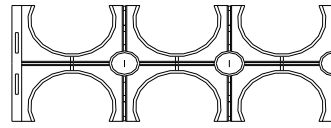

# KURO – Information for invitation to tender

**Product:**

**PP Spacers 6 - lined**

**Information for invitation to tender:**

Pos:.....  
PP Spacers double sided for 50 mm  
Cable protection pipe / 6-lined / System KURO o. glw.  
(www.kuro-kunststoffe.de), supply and install,  
as an addition to pos: .....

Amount:.....Pieces UP: ..... TP: .....

Pos:.....  
PP Spacers double sided for 63 mm  
Cable protection pipe / 6-lined / System KURO o. glw.  
(www.kuro-kunststoffe.de), supply and install,  
as an addition to pos: .....

Amount:.....Pieces UP: ..... TP: .....

Pos:.....  
PP Spacers double sided for 75 mm  
Cable protection pipe / 6-lined / System KURO o. glw.  
(www.kuro-kunststoffe.de), supply and install,  
as an addition to pos: .....